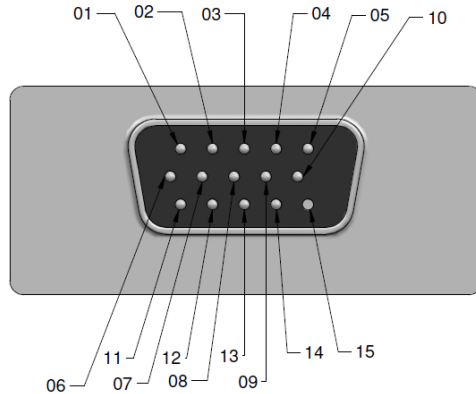

CA.01.01

. Cable

. Kabel

The male and female cables are supplied separately.

Die Kabel

Male cable

Female cable

- 15 pins $\varnothing 1$ mm
- I/O quick change by VGA connector
- Self-cleaning sliding contacts
- The two parts are supplied separately

- 15 Polig $\varnothing 1$ mm
- E/A-Schnellanschluss durch VGA-Verbinder
- Selbstreinigende Stecker
- Komponenten werden separat geliefert

Article no.		
CA.01.01.011	Female cable	Robot side
CA.01.01.012	Male cable	Gripper side