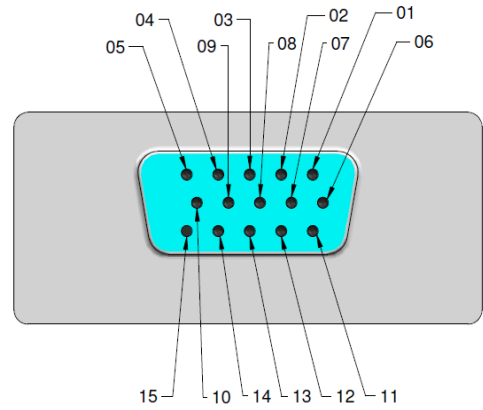

CA.01.01

. Cable

. Kabel

The male and female cables are supplied separately.

Die Kabel

Male cable

Female cable

- 15 pins $\varnothing 1$ mm
- I/O quick change by VGA connector
- Self-cleaning sliding contacts
- The two parts are supplied separately

- 15 Polig $\varnothing 1$ mm
- E/A-Schnellanschluss durch VGA-Verbinder
- Selbstreinigende Stecker
- Komponenten werden separat geliefert

Article no.		
CA.01.01.011	Female cable	Robot side
CA.01.01.012	Male cable	Gripper side