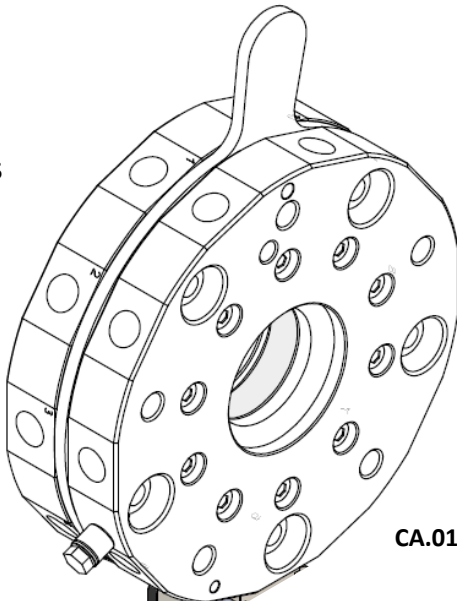

- 15 pins $\varnothing 1$ mm
- I/O quick change by VGA connector
- Self-cleaning sliding contacts
- The two parts are supplied separately

- 15 Polig $\varnothing 1$ mm
- E/A-Schnellanschluss durch VGA-Verbinder
- Selbstreinigende Stecker
- Komponenten werden separat geliefert

Article no.		
CA.01.01.011	Female cable	Robot side
CA.01.01.012	Male cable	Gripper side

	Colour
01	BLUE
02	PURPLE
03	GREY / PINK
04	PINK
05	GREY / BROWN
06	GREY
07	YELLOW
08	GREEN
09	RED
10	BROWN
11	BLACK
12	WHITE
13	WHITE / YELLOW
14	WHITE / GREEN
15	RED / BLUE

CA.01.01.GS